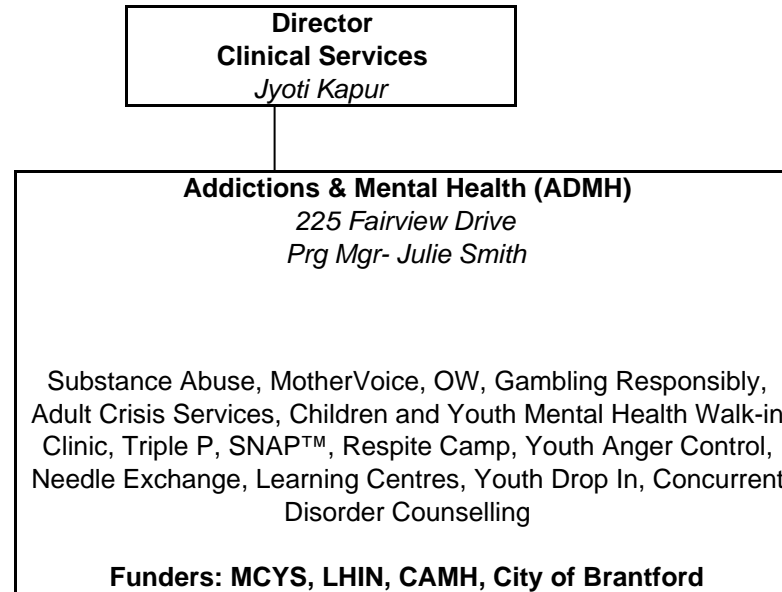

Program Organizational Chart

Updated: August 2011

Prg Mgr = Program Manager