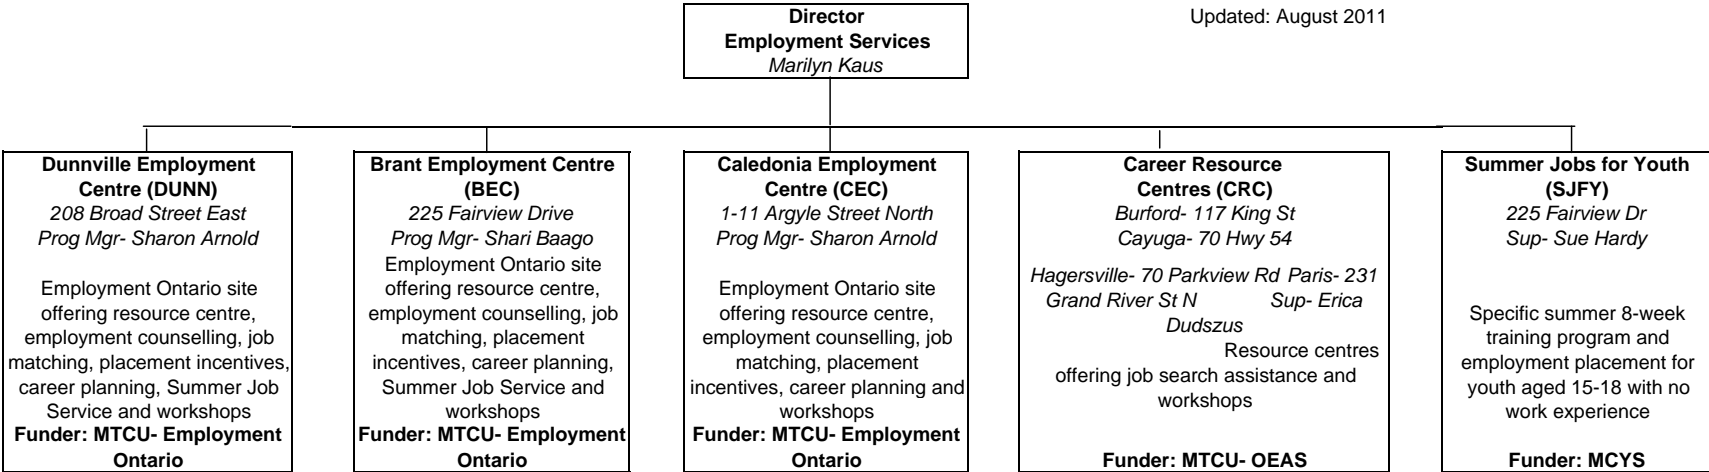

Program Organizational Chart

Updated: August 2011

Sup= Supervisor
Prog Mgr= Program Manager